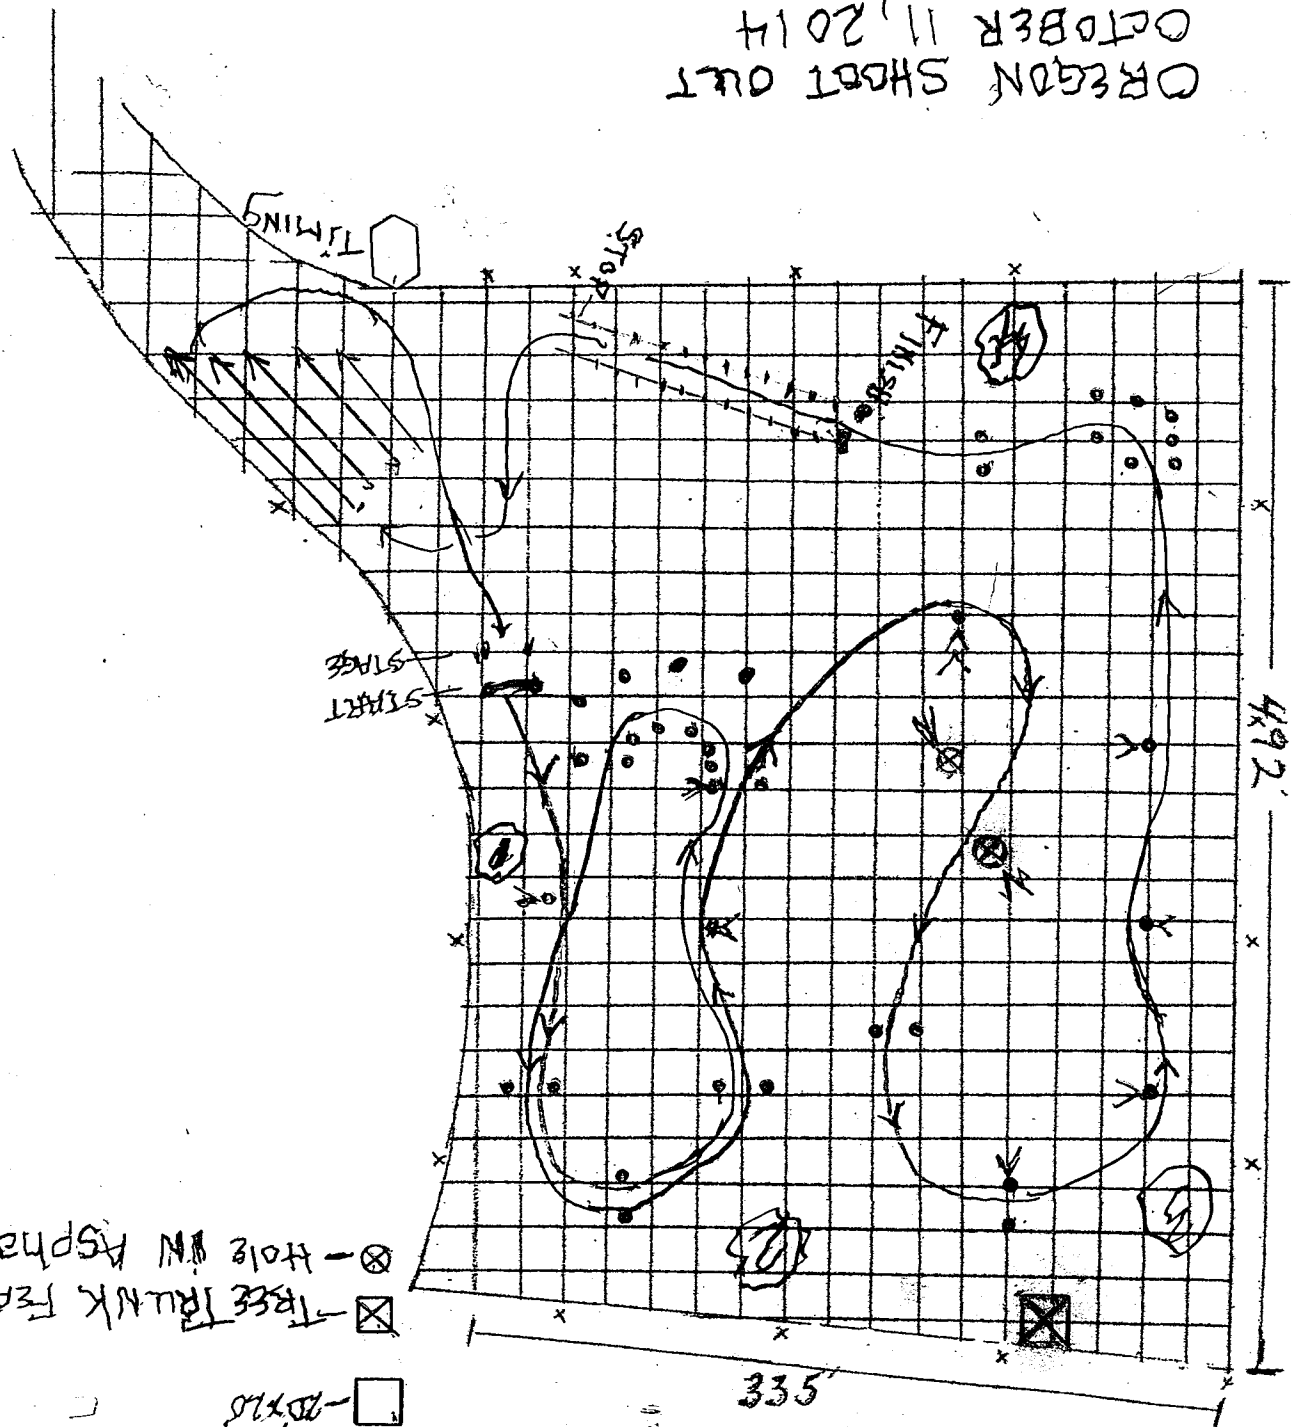

Bald Knob Mill  
Creswell, OR

OREGON SHOOT OUT  
OCTOBER 11, 2014  
COURSE DESIGNED BY RCCO

- ☒ - TREE TRUNK FEATURES
- ⊗ - HOLE IN ASPHALT
- ☐ - 20x20
- NORTH