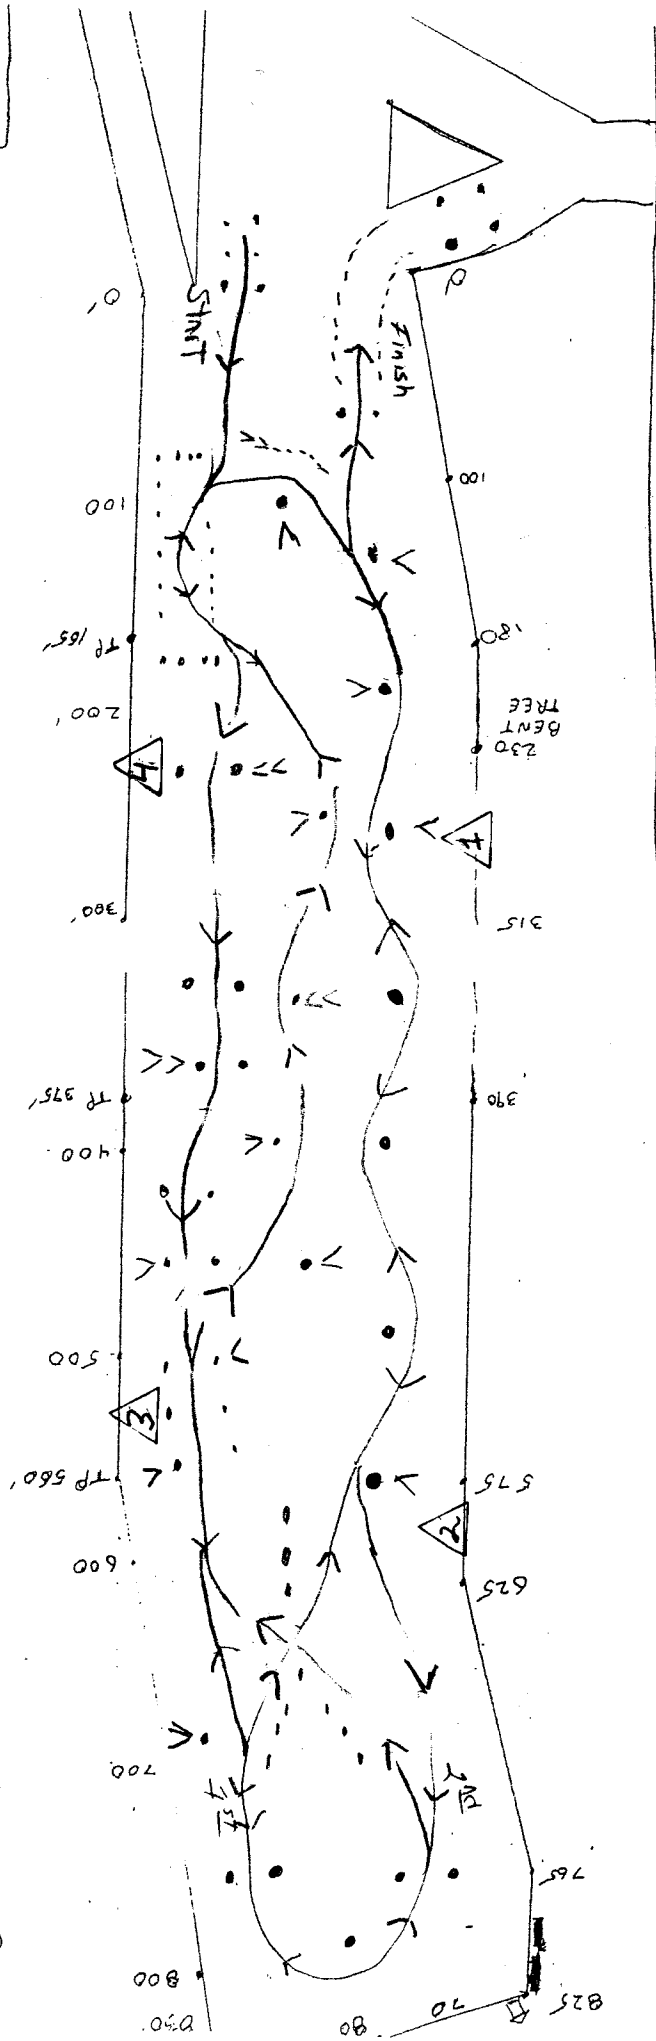

Event #6
EESCC

August 7, 2016
Sunday

Course Design By
Jerry Brunberger
+
Bert Jacobson = CP

WILLAMETTE PASS

SKI RESORT

Highway 58

Highway 58