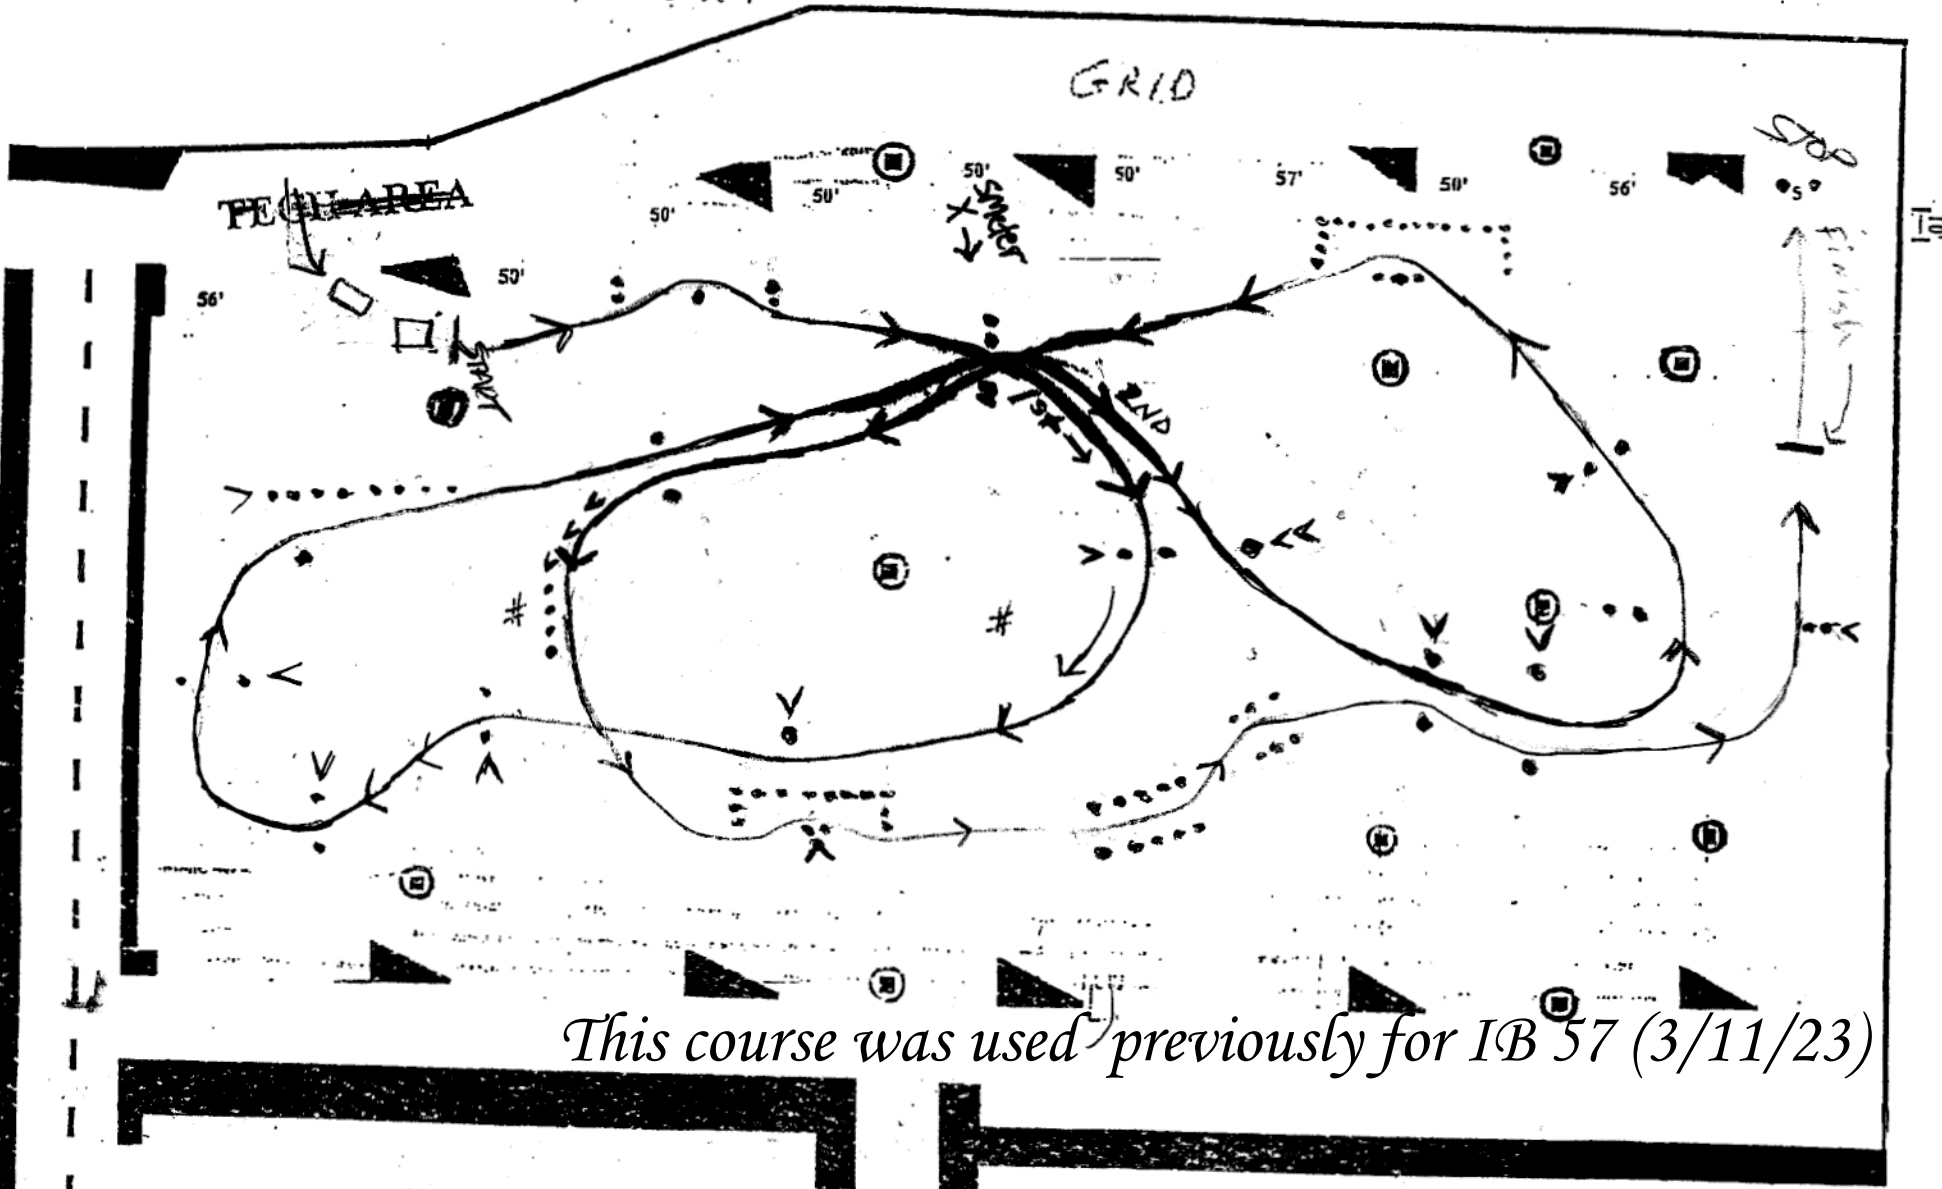

EVENT: Icebreaker 58

DATE: 3/17/24

BONNIE + BERT

RIVER ↑

This course was used previously for IB 57 (3/11/23)

DESIGNED BY: _____