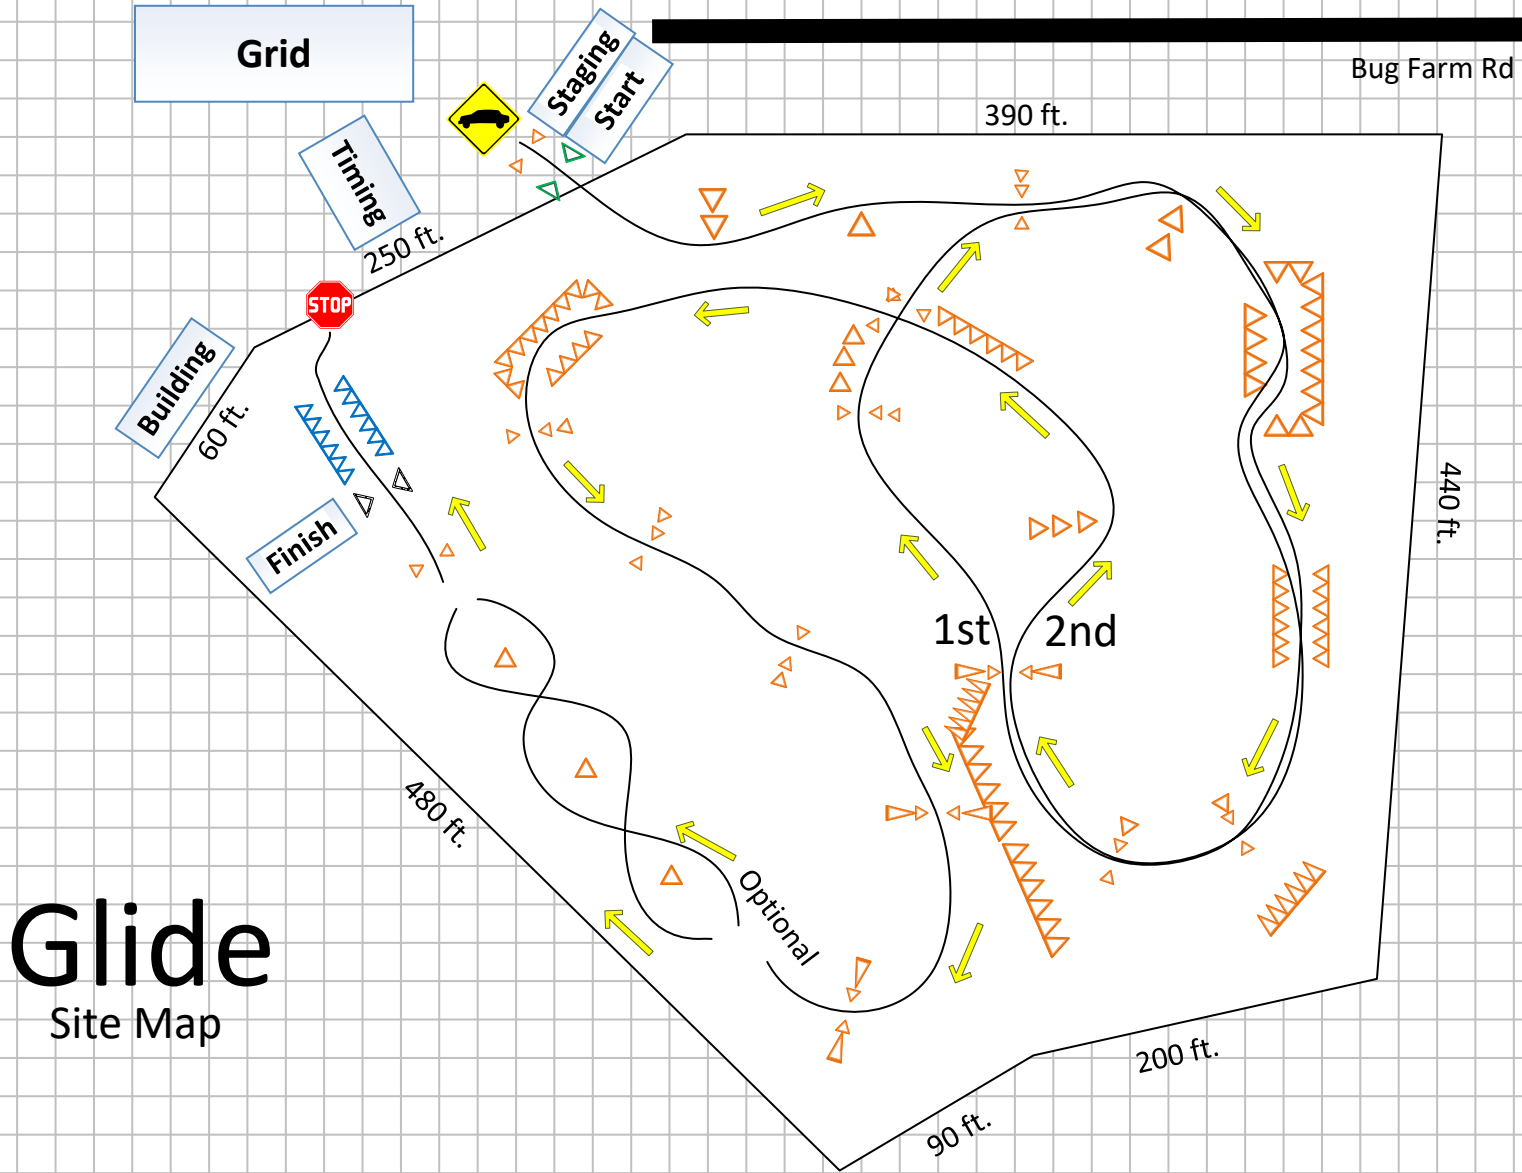

Event: 1 Date: 5/2/2026

Glide

Site Map

Designer(s): Bonnie

Grid: 20' x 20'
(Distance approx.)

To Roseburg