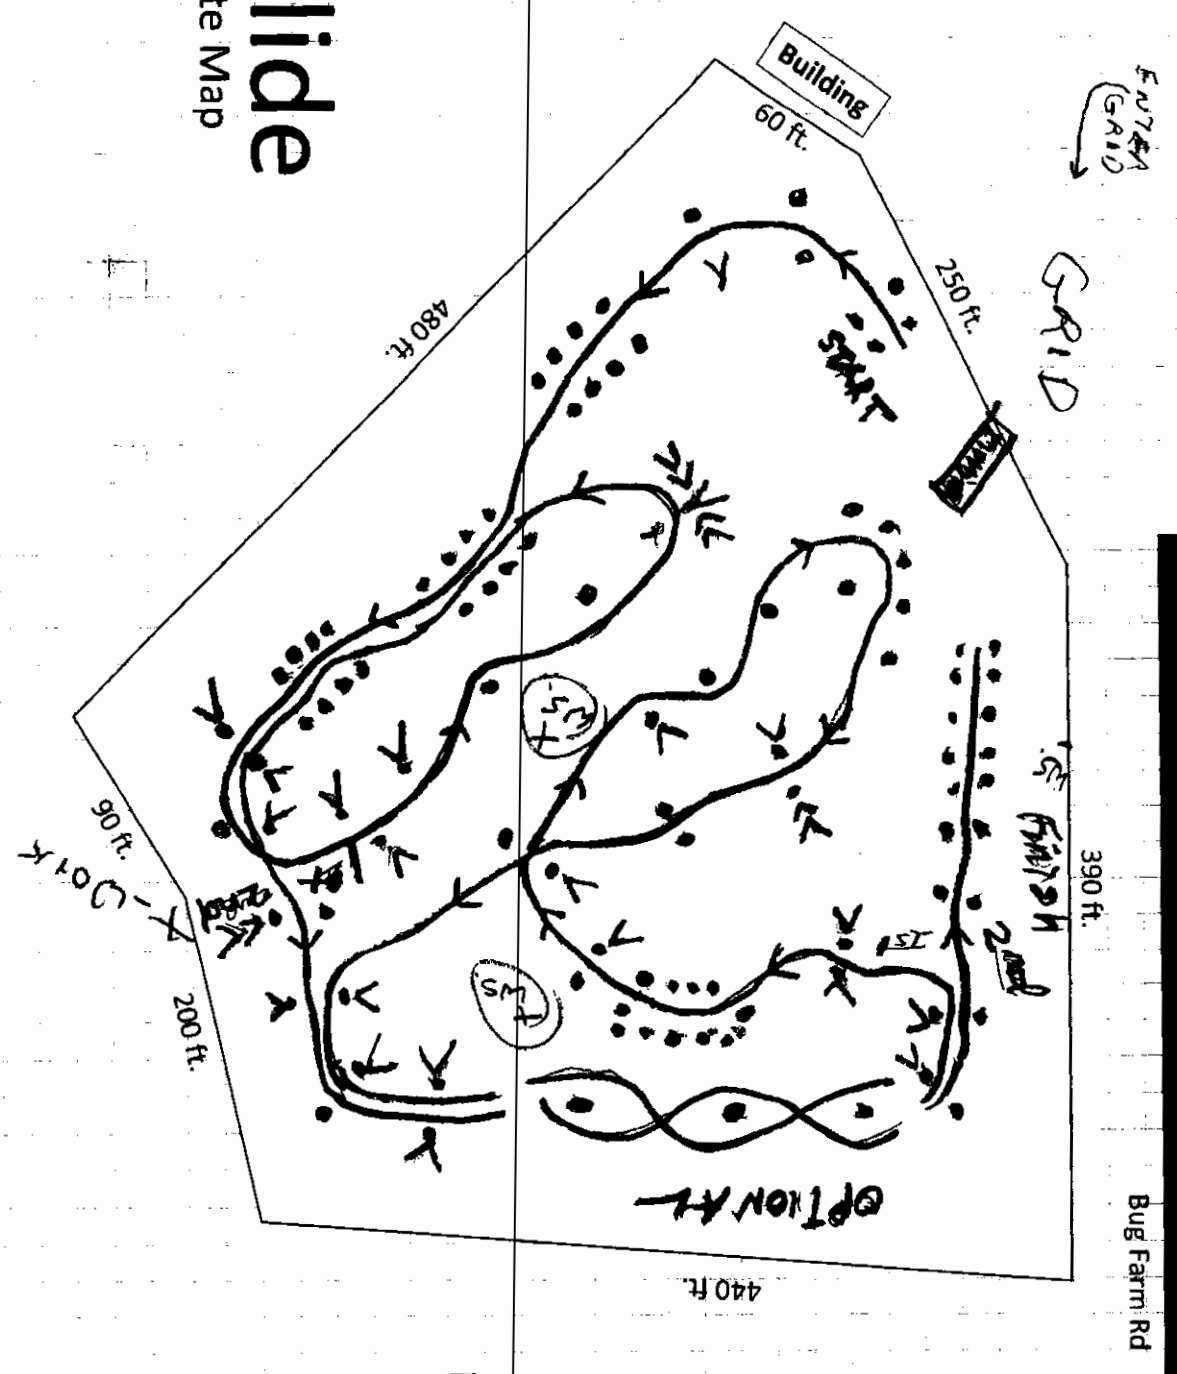

Event: 3 Date: 6/13/26

Glide

Site Map

Designer(s): TIM, BENT, DEWAYNE

Grid: 20' x 20'
(Distance approx.)

To Roseburg